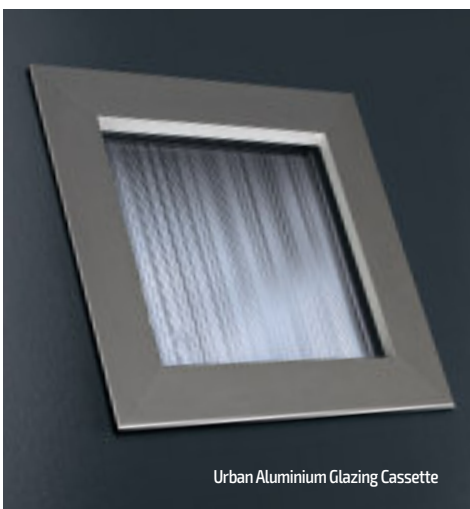

# Augusta Long

Grained Contemporary Doors

A full length decorative glass alternative to the standard Augusta.

Door Colour: **French Blue** | Decorative Glass: **Deco**

# Links Urban Contemporary Doors

The Urban range of contemporary doors is setting new standards in modern, upmarket entrances, allowing for a unique, clean, authentic style that's customised for each individual home. All styles use the unique Links 'smooth' door blank which are glazed using a brand new contemporary chamfered cassette system in a choice of either Aluminium or Colour-matched finishes.