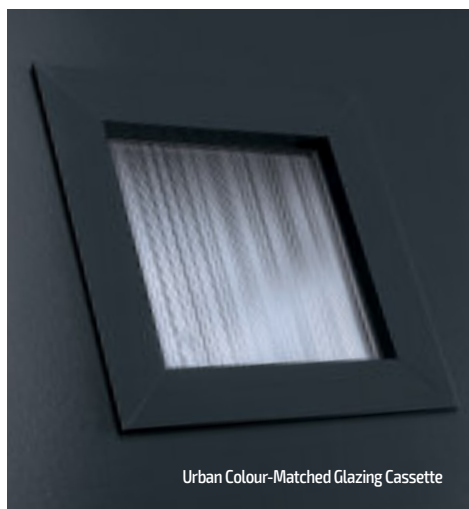

Urban Aluminium Glazing Cassette

Urban Colour-Matched Glazing Cassette