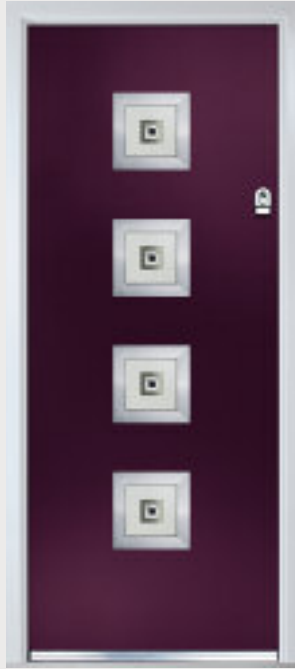

Urban Aluminium Glazing Cassette

Urban Colour-Matched Glazing Cassette

TriSYS® Glazing Cassette (Optional)

Door Colour: **Clay**  
Decorative Glass: **Greenwich**

Door Colour: **Very Berry**  
Decorative Glass: **Tahoe (Black Only)**