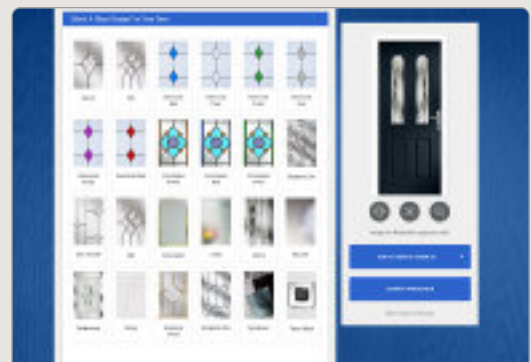

Choose your Glazing