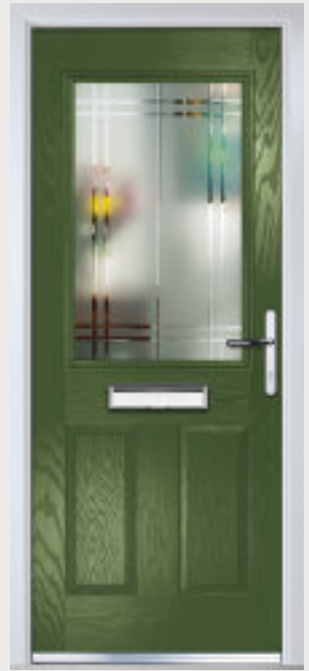

DOORCO

Trending
Colours