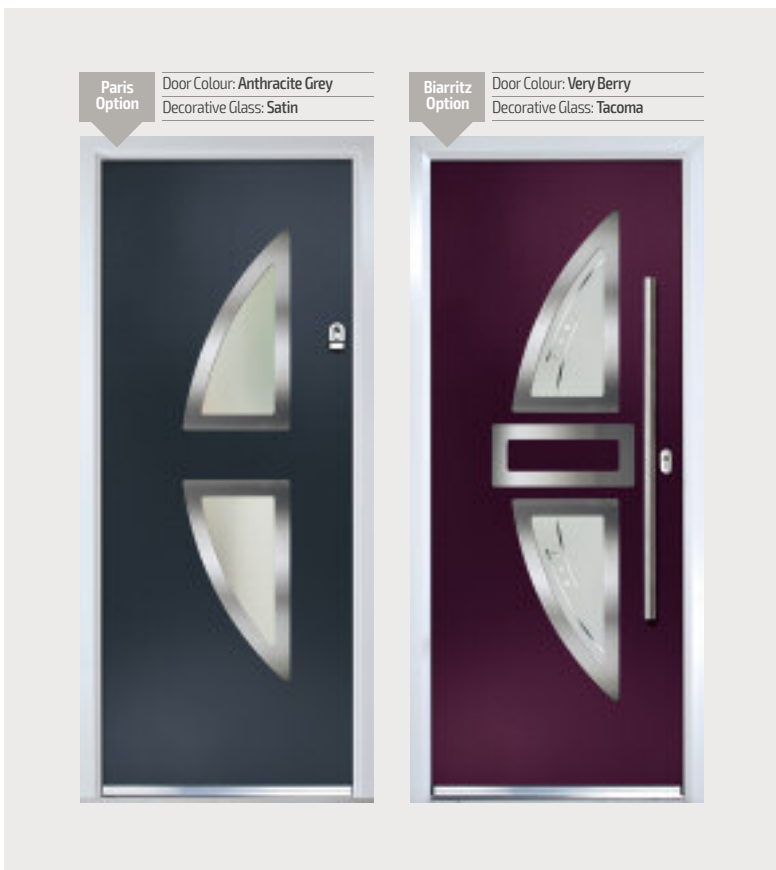

Door Colour: Clay | Decorative Glass: Tacoma