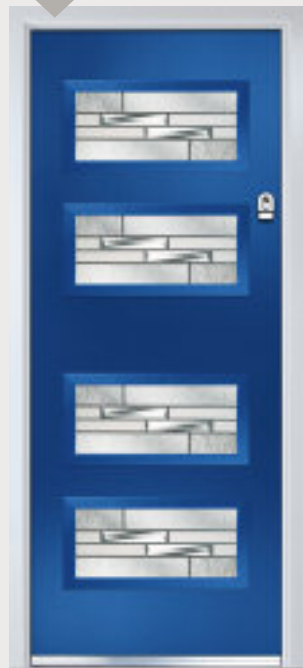

Copenhagen Option
Door Colour: French Blue
Decorative Glass: Element

Door Colour: **Anthracite Grey**
Decorative Glass: **Greenwich**