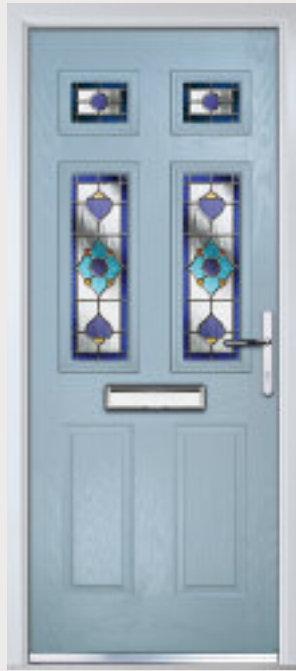

DOORCO

Trending
Colours