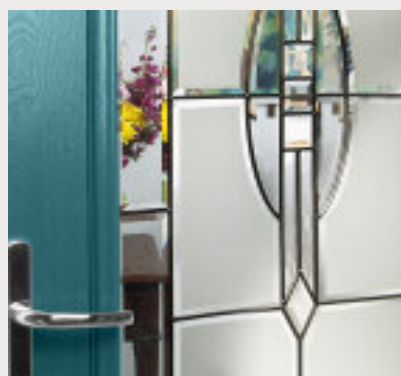

Decorative Glass

DOORCO work with large suppliers of decorative components to the glass and door industry and offers the widest range of traditional and contemporary glass designs, so our customers have infinite options for their front door. As well as being market leaders, innovation is key, with glass specifications providing the lowest U values of any decorative glass on the market; compliance with Document Q P1A (EN356) on Security Plus units, and the pioneering stainless steel Inox glass and glazing systems.