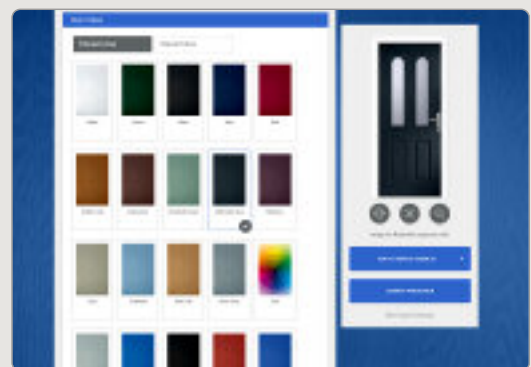

Choose your Door Colour