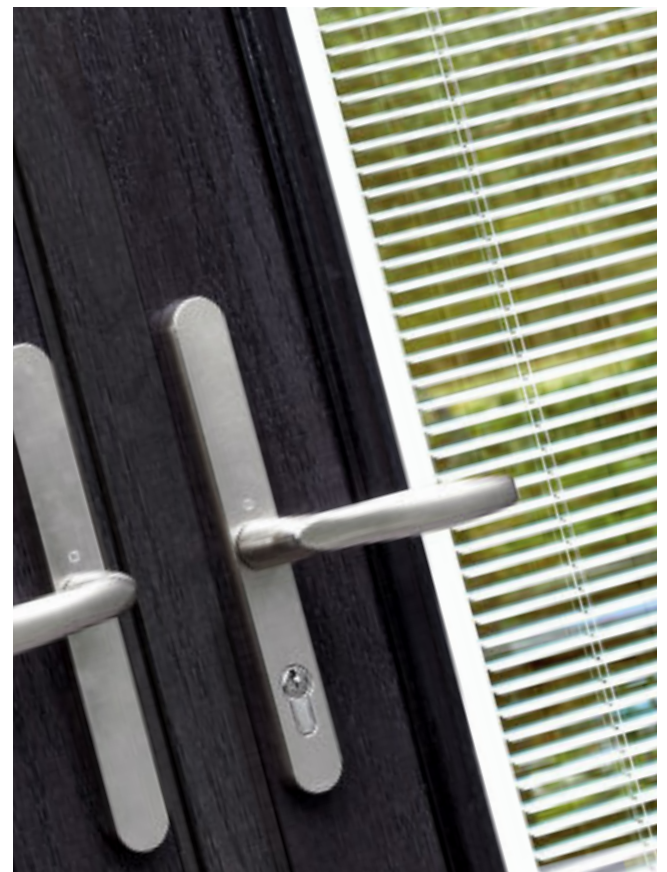

### Venetian Blind

Control light and privacy with instant fingertip control when you select an integrated door blind. This Venetian blind is cleverly encapsulated within the insulated glass cavity of this door to provide a zero maintenance blind.

**Raise Tab:** Choose whether to have the blinds raised or lowered.

**Tilt Tab:** Choose whether to have the blinds open or closed.

Door Colour: Cream White  
Decorative Glass: Clear

Door Colour: Slate  
Decorative Glass: Venetian Blind