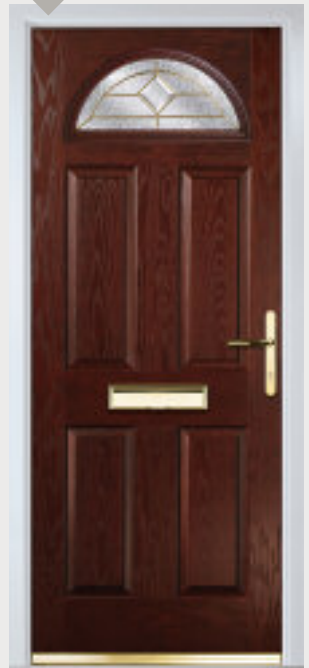

Door Colour: Slate  
Decorative Glass: Milan

Door Colour: Victory Blue  
Decorative Glass: Kensington

Door Colour: Chartwell Green  
Decorative Glass: Trio Diamond

Portrush Option

Door Colour: Rosewood  
Decorative Glass: Simplicity Brass